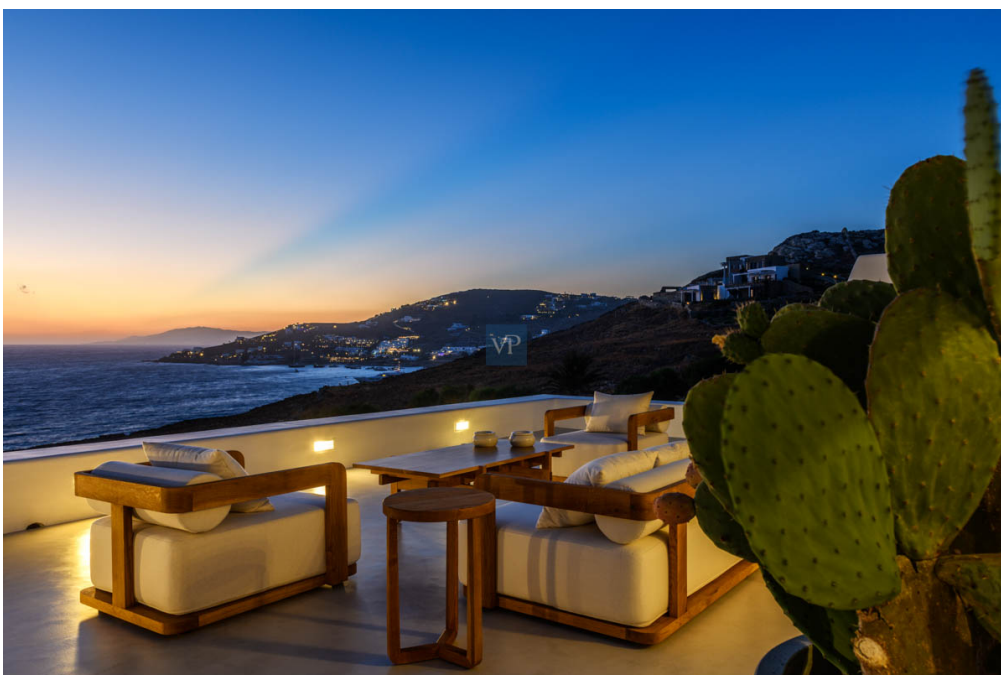

???????? ??????????: GR23373078 - 84600 Mykonos – Cyclades

?? ?????????

??????? ????????: GR23373078 - 84600 Mykonos – Cyclades

??? ?????? ???????????

Escape to paradise at our luxurious villa in Agios Ioannis, Mykonos. With its stunning layout and breathtaking views, this villa is the ultimate destination. Step inside the main building, where you'll find a spacious living room that opens up to a private terrace. The fully equipped kitchen and office/lounge area provide all the comforts of home. Indulge in the opulent master bedroom with a king-size bed and en-suite bathroom on the lower level, along with a cozy twin bedroom. For added privacy, the independent master bedroom features a lounge area, terrace access, and a magnificent view of the sea. The guest house on the ground floor offers a master bedroom with a king-size bed and en-suite bathroom, as well as a double bedroom with skylight and en-suite bathroom. The separate entrance leads to another master bedroom with a private terrace and breathtaking sea views. Upstairs, the guest house boasts a master bedroom with a separate bathroom, dine area, kitchenette, and lounge area, all complemented by air conditioning. Outside, immerse yourself in luxury with a refreshing swim in the pool or soak in the inviting jacuzzi. The BBQ area is perfect for hosting unforgettable gatherings, while the sunbeds and umbrellas offer relaxation in the sun. The shaded built sofas and wind-protected dining lounge provide comfort and tranquility, all while taking in the superb views. Conveniently located near the airport, port, town, and beach, our villa offers easy access to explore the wonders of Mykonos. Return to your gated property and park your car with peace of mind. Prepare for an unparalleled experience at Coastal Elegance in Agios Ioannis, Mykonos. Immerse yourself in luxury, comfort, and the stunning beauty of this Greek paradise. Your dream vacation awaits.